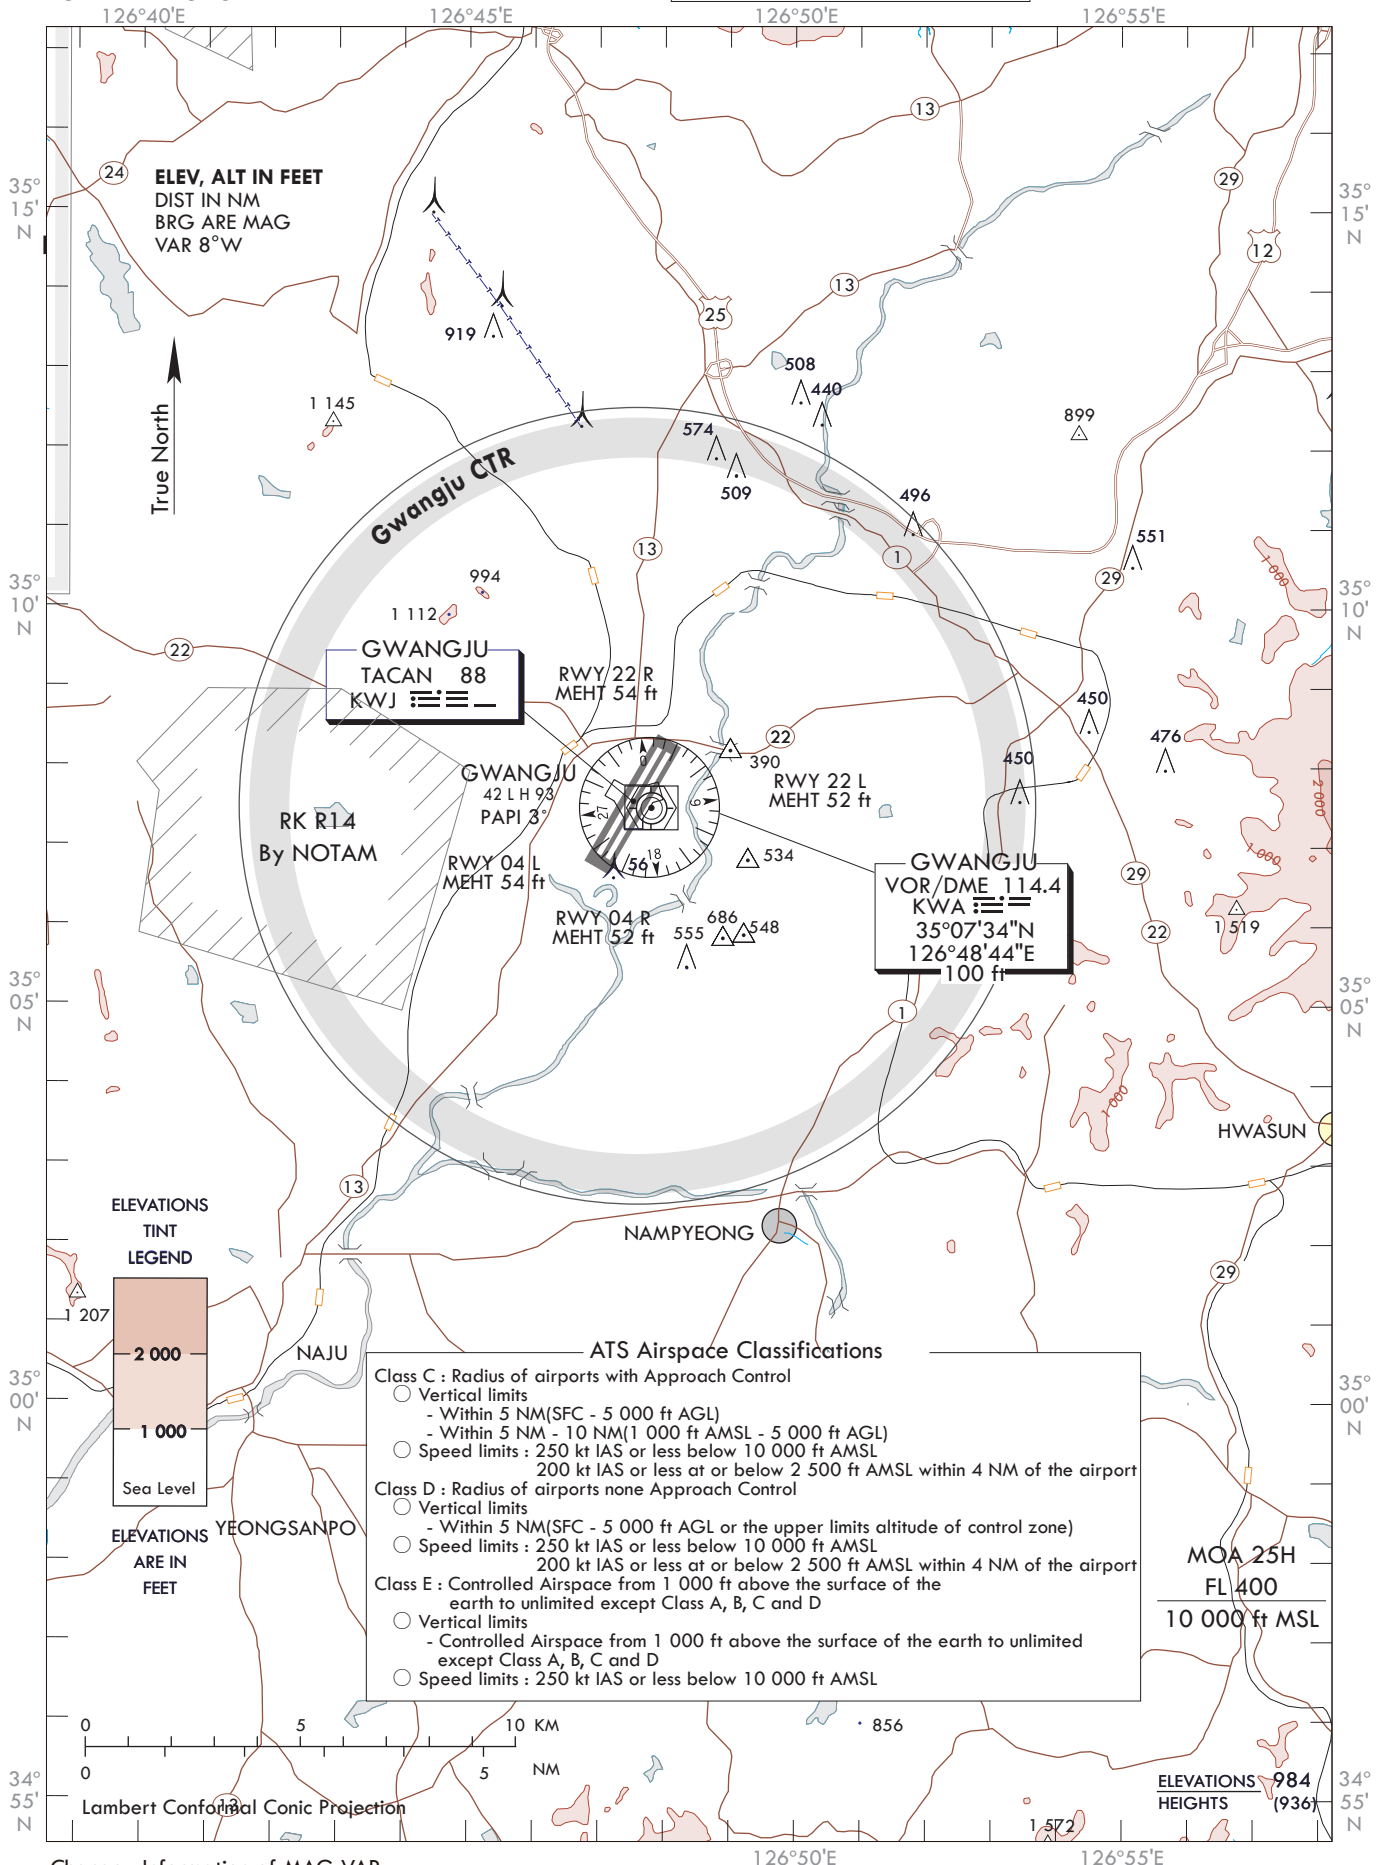

**VISUAL
APPROACH
CHART - ICAO**

AD ELEV 48 ft
HEIGHTS RELATED
TO AD ELEV

GWANGJUJU APP	130.0	228.9
DEP	124.0	347.2
TWR	118.05	254.6

GWANGJU/Gwangju

Change : Information of MAG VAR.